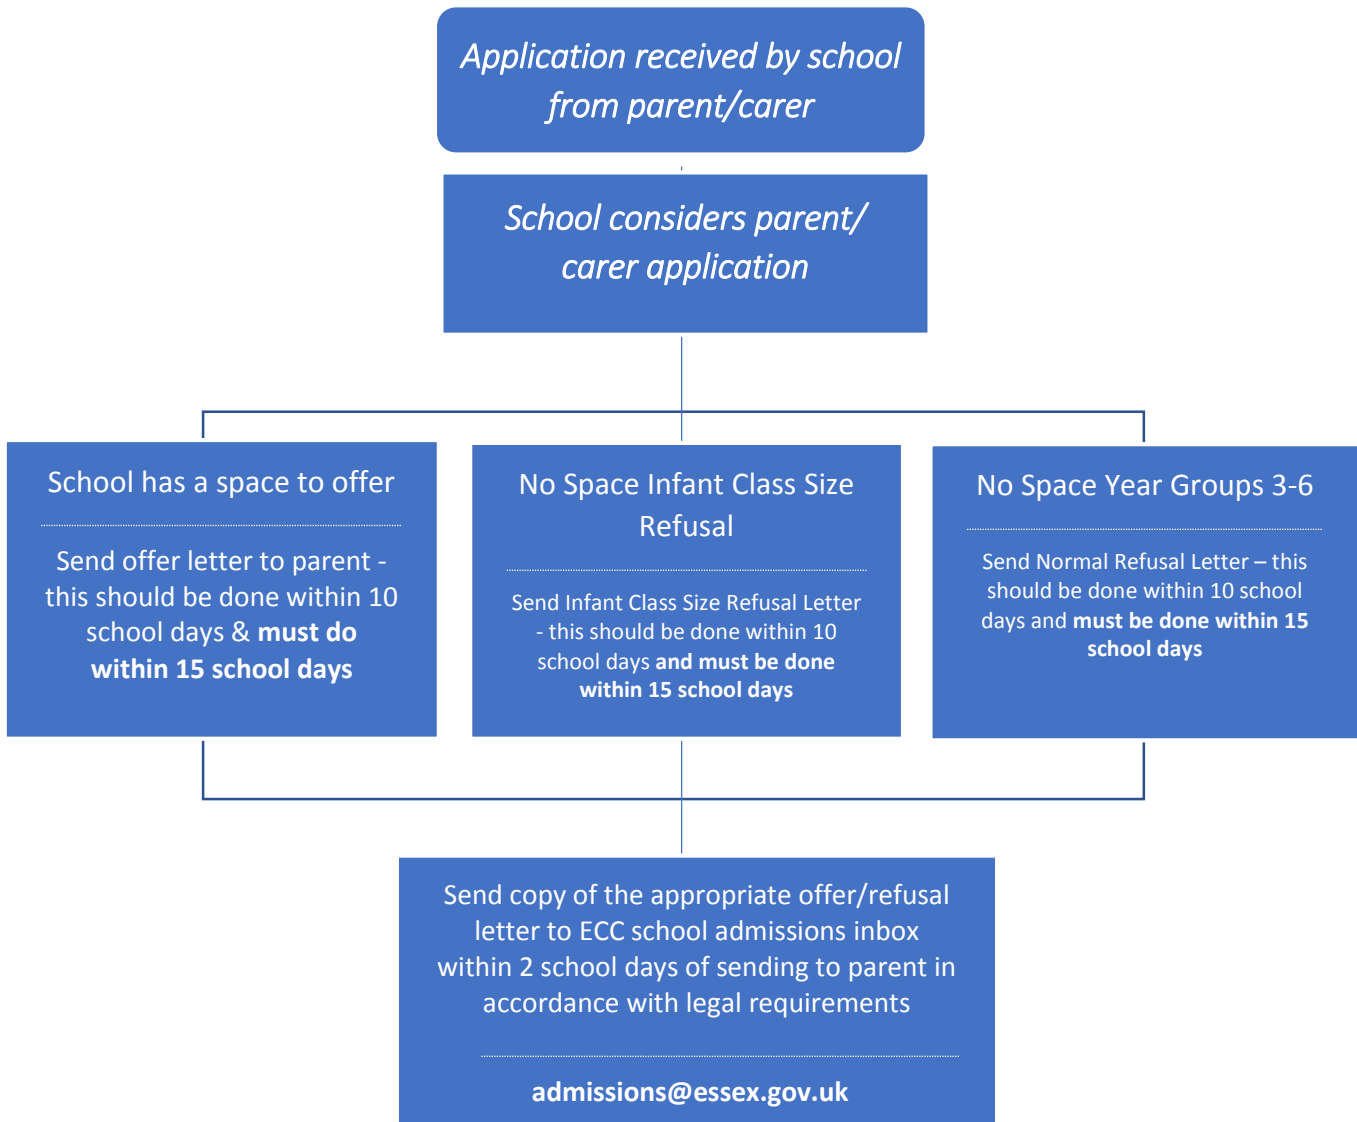

Mid-Year Application Process.

The above flowchart shows the process that mid-year applications will follow.

The school holds a waiting list for parents and carers who would like a place if one becomes available. Contact the school office to be added to the waiting list (information is held for one year, so parents may need to renew their place on the list annually if they wish to continue waiting for a place).