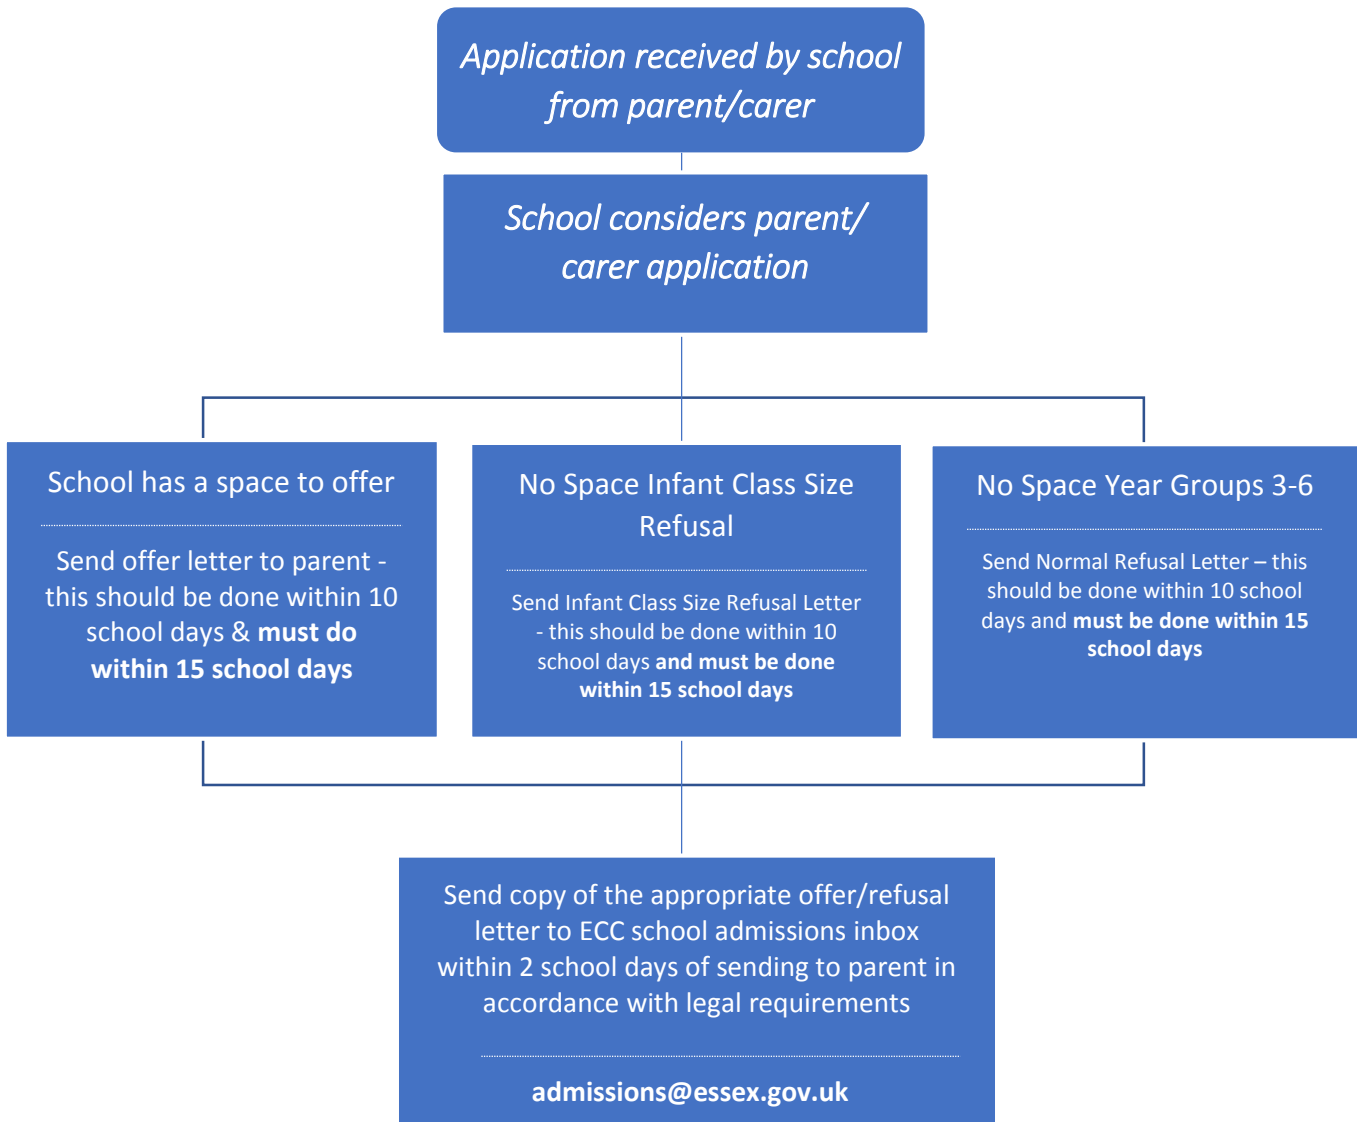

Mid-Year Application Process.

The above flowchart shows the process that mid-year applications will follow.

The school holds a waiting list for parents and carers who would like a place if one becomes available. Contact the school office to be added to the waiting list (information is held for one year, so parents may need to renew their place on the list annually if they wish to continue waiting for a place).