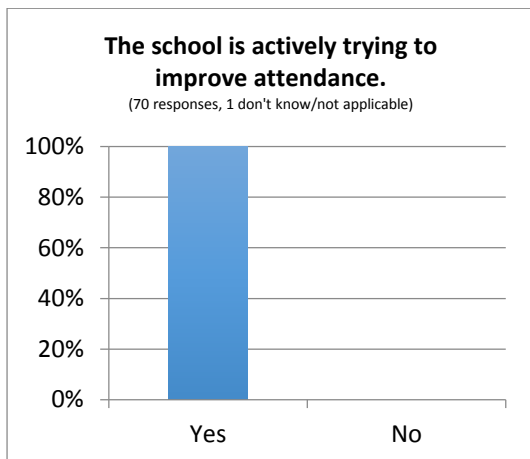

Westwood Academy Parent Survey Results July 2016.

At Exhibition Evening on July 1st 2016, parents were asked to complete a short survey about how they feel the school is performing. Below are the results:

This school is well led and managed.

(70 responses, 5 don't know/not applicable)

This school responds well to any concern I raise.

(70 responses, 4 don't know/not applicable)

My child receives appropriate homework for their age.