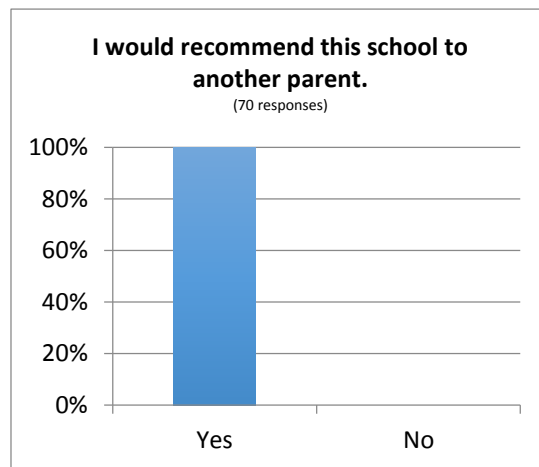

Westwood Academy Parent Survey Results July 2016.

At Exhibition Evening on July 1st 2016, parents were asked to complete a short survey about how they feel the school is performing. Below are the results:

This school is well led and managed.

(70 responses, 5 don't know/not applicable)

This school responds well to any concern I raise.

(70 responses, 4 don't know/not applicable)

My child receives appropriate homework for their age.