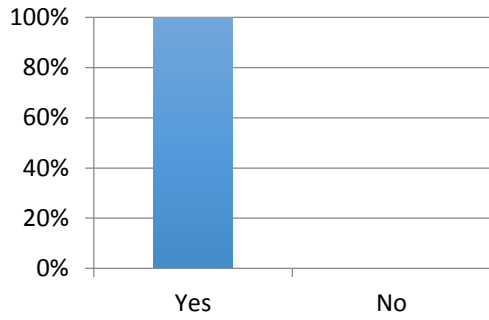

Westwood Academy Parent Survey Results July 2016.

At Exhibition Evening on July 1st 2016, parents were asked to complete a short survey about how they feel the school is performing. Below are the results:

This school is well led and managed.

(70 responses, 5 don't know/not applicable)

This school responds well to any concern I raise.

(70 responses, 4 don't know/not applicable)

My child receives appropriate homework for their age.