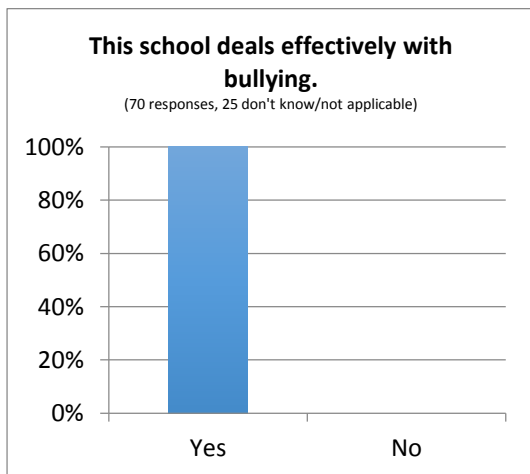

Westwood Academy Parent Survey Results July 2016.

At Exhibition Evening on July 1st 2016, parents were asked to complete a short survey about how they feel the school is performing. Below are the results:

This school is well led and managed.

(70 responses, 5 don't know/not applicable)

This school responds well to any concern I raise.

(70 responses, 4 don't know/not applicable)

My child receives appropriate homework for their age.