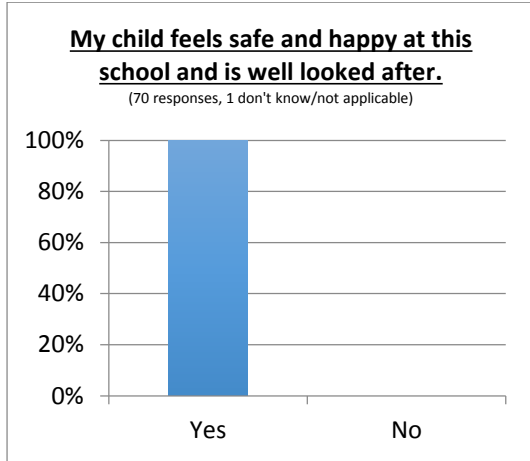

Westwood Academy Parent Survey Results July 2016.

At Exhibition Evening on July 1st 2016, parents were asked to complete a short survey about how they feel the school is performing. Below are the results:

This school is well led and managed.

(70 responses, 5 don't know/not applicable)

This school responds well to any concern I raise.

(70 responses, 4 don't know/not applicable)

My child receives appropriate homework for their age.