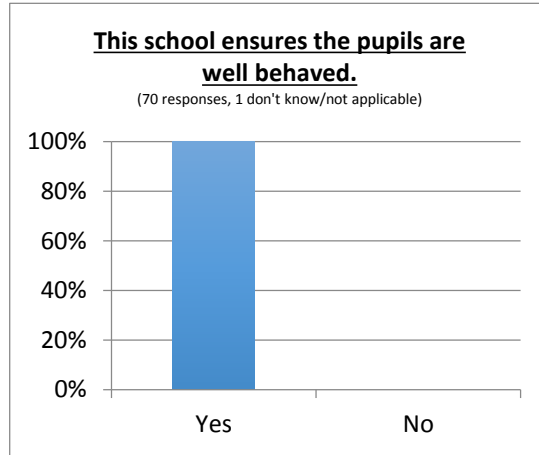

Westwood Academy Parent Survey Results July 2016.

At Exhibition Evening on July 1st 2016, parents were asked to complete a short survey about how they feel the school is performing. Below are the results:

This school is well led and managed.

(70 responses, 5 don't know/not applicable)

This school responds well to any concern I raise.

(70 responses, 4 don't know/not applicable)

My child receives appropriate homework for their age.