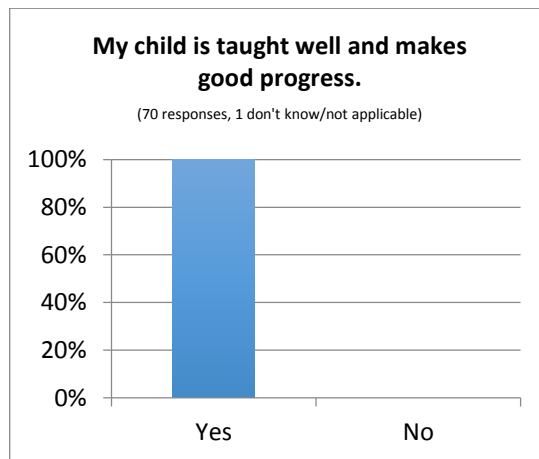

Westwood Academy Parent Survey Results July 2016.

At Exhibition Evening on July 1st 2016, parents were asked to complete a short survey about how they feel the school is performing. Below are the results:

This school is well led and managed.

(70 responses, 5 don't know/not applicable)

This school responds well to any concern I raise.

(70 responses, 4 don't know/not applicable)

My child receives appropriate homework for their age.