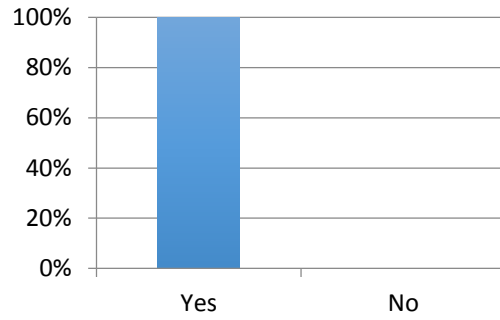

Westwood Academy Parent Survey Results July 2016.

At Exhibition Evening on July 1st 2016, parents were asked to complete a short survey about how they feel the school is performing. Below are the results:

This school is well led and managed.

(70 responses, 5 don't know/not applicable)

This school responds well to any concern I raise.

(70 responses, 4 don't know/not applicable)

My child receives appropriate homework for their age.